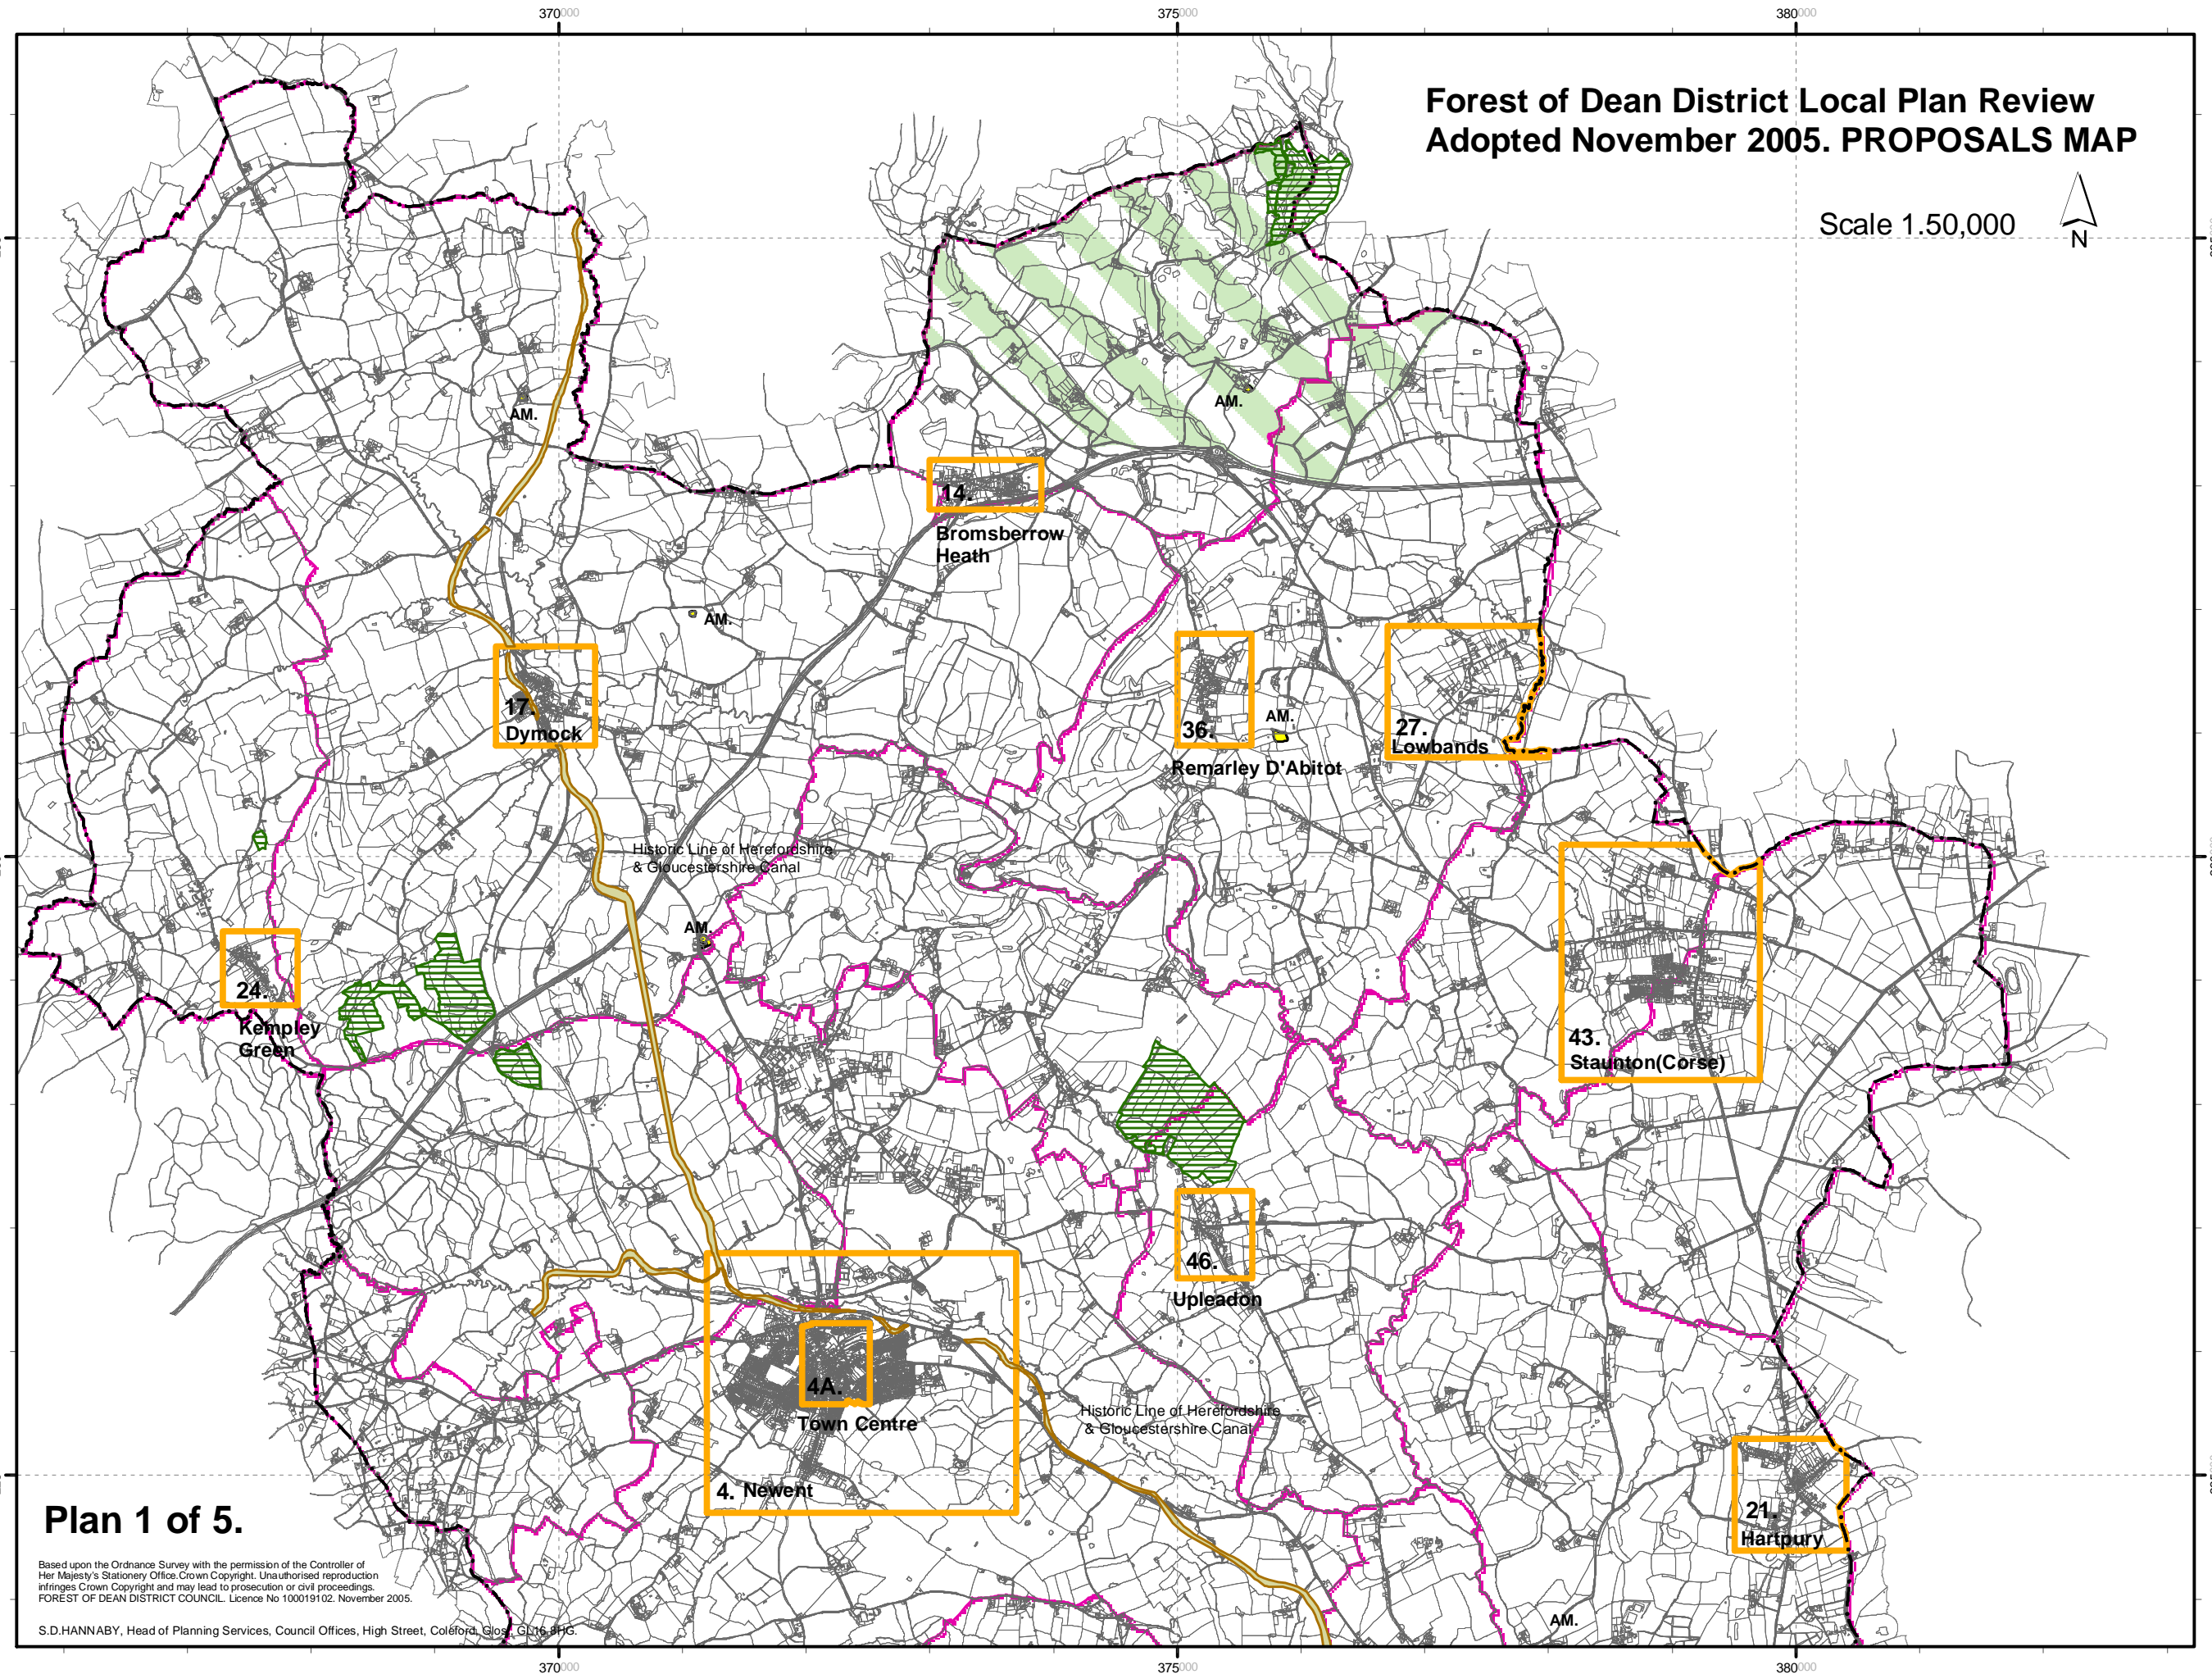

Forest of Dean District Local Plan Review Adopted November 2005. PROPOSALS MAP

Scale 1:50,000

Plan 1 of 5.

S.D.HANNABY, Head of Planning Services, Council Offices, High Street, Coleford, Glos., GL16 8JG.